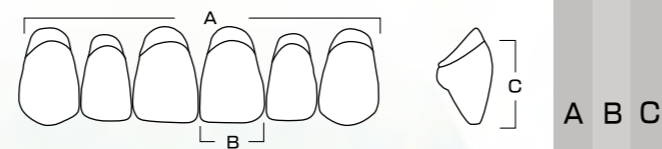

CROWN NS ANTERIOR / DIENTES ANTERIORES CROWN NS

UPPER / SUPERIOR		A	B	C
T41		43.2	8.0	9.7
T51		46.6	8.6	10.4
T61		49.4	9.1	11.0
T41S		43.0	7.9	9.3
T51S		46.6	8.6	10.1
T61S		49.2	9.1	10.7
S51		45.0	8.4	10.7
S71		52.6	9.8	13.5
S81		53.4	10.0	13.7
S43S		41.3	7.8	8.5
S44S		42.7	7.7	10.3
S41S		43.5	7.9	9.6

S42S		44.2	8.5	9.8
S52S		45.9	8.3	10.9
S51S		46.6	9.0	10.8
S61S		48.7	8.8	11.2
O41		42.9	8.0	10.1
O31S		38.7	7.4	8.4
O51S		47.1	8.7	10.0
O61S		48.4	9.0	10.8
C42		43.2	8.2	10.5
C41		43.7	8.2	10.4
C51		46.4	8.8	11.3
C61		49.4	9.4	12.1