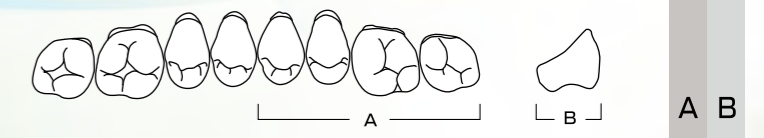

S42S		44.2	8.5	9.8
S52S		45.9	8.3	10.9
S51S		46.6	9.0	10.8
S61S		48.7	8.8	11.2
O41		42.9	8.0	10.1
O31S		38.7	7.4	8.4
O51S		47.1	8.7	10.0
O61S		48.4	9.0	10.8
C42		43.2	8.2	10.5
C41		43.7	8.2	10.4
C51		46.4	8.8	11.3
C61		49.4	9.4	12.1

EFUCERA NS POSTERIOR 20° / DIENTES POSTERIORES 20° EFUCERA NS

		A	B
28		29.2	8.6
30		31.1	8.2
32		30.7	8.9
34		33.3	8.6
36		32.8	9.2
38		34.4	8.9
40		34.1	10.0
42		36.0	9.6
44		36.0	10.7
46		38.6	10.5

SHADES A1, A2, A3, A3.5, B1, B2, B3, B4, C1, C2, C3, C4, D2, D3, D4, W0, 5*
 16 different Vita shades are available. Vita is a trademark of Vita Zahnfabrik GmbH.
 *W0,5 is Yamahachi bleached shade.